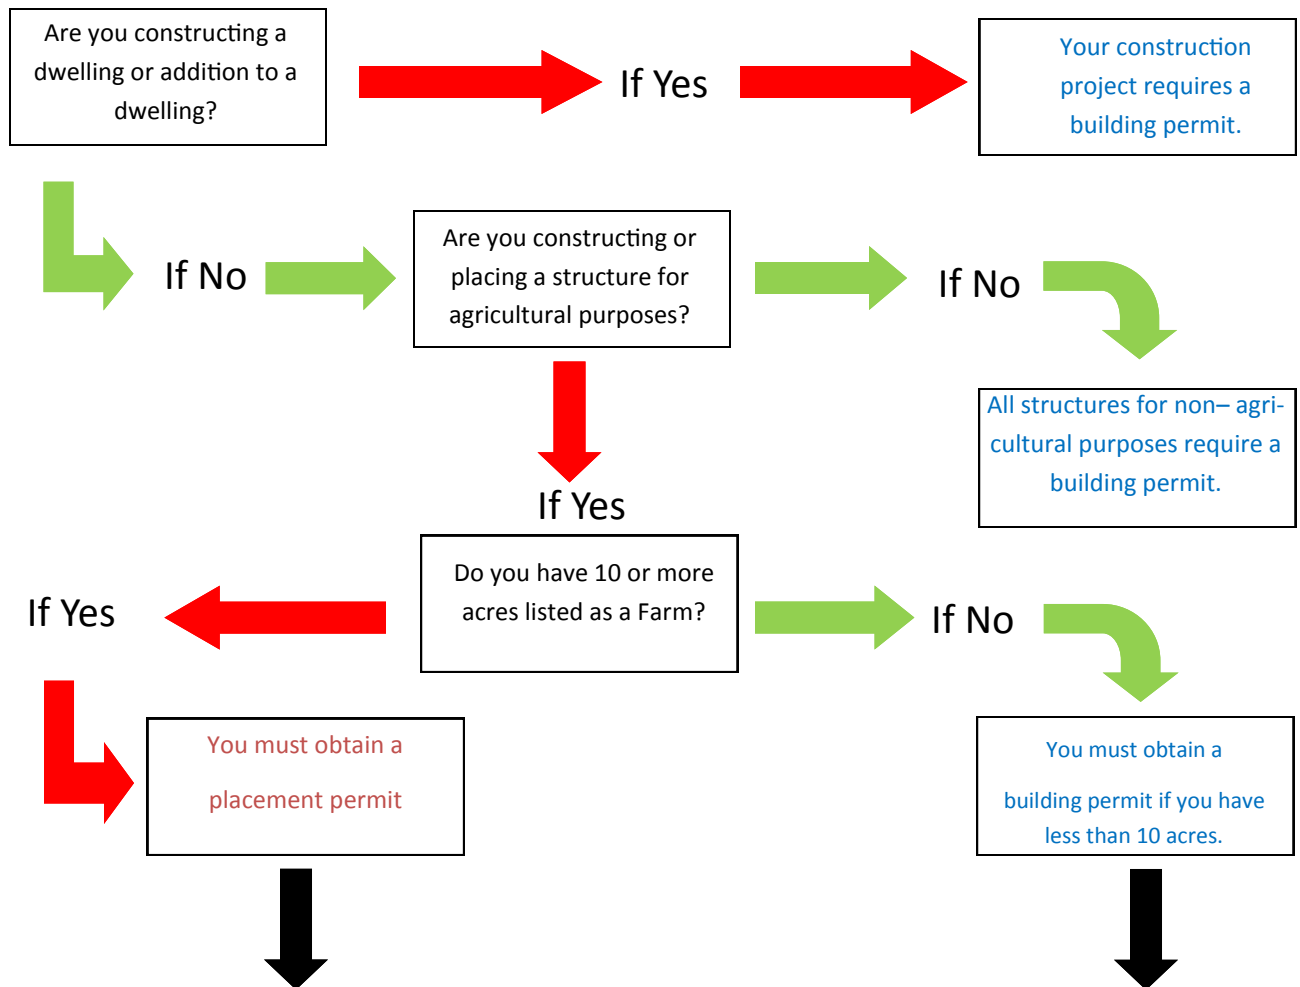

# Get a PERMIT before you BUILD!

- A Placement permit requires review of setbacks and zoning codes, a flat fee of \$75.00 is due at time of application.
- A Building permit requires additional review including requirements of the Building Codes. Fees are based on square footage and required inspections.
- If a placement permit or building permit are not obtained prior to construction you will be fined.
- A placement permit and building permit can be obtained at the Cynthiana– Harrison County– Berry Joint Planning Commission office, located at: 111 S. Main Street, Suite 202. If you have specific questions please call Staff at: (859) 234-7165.