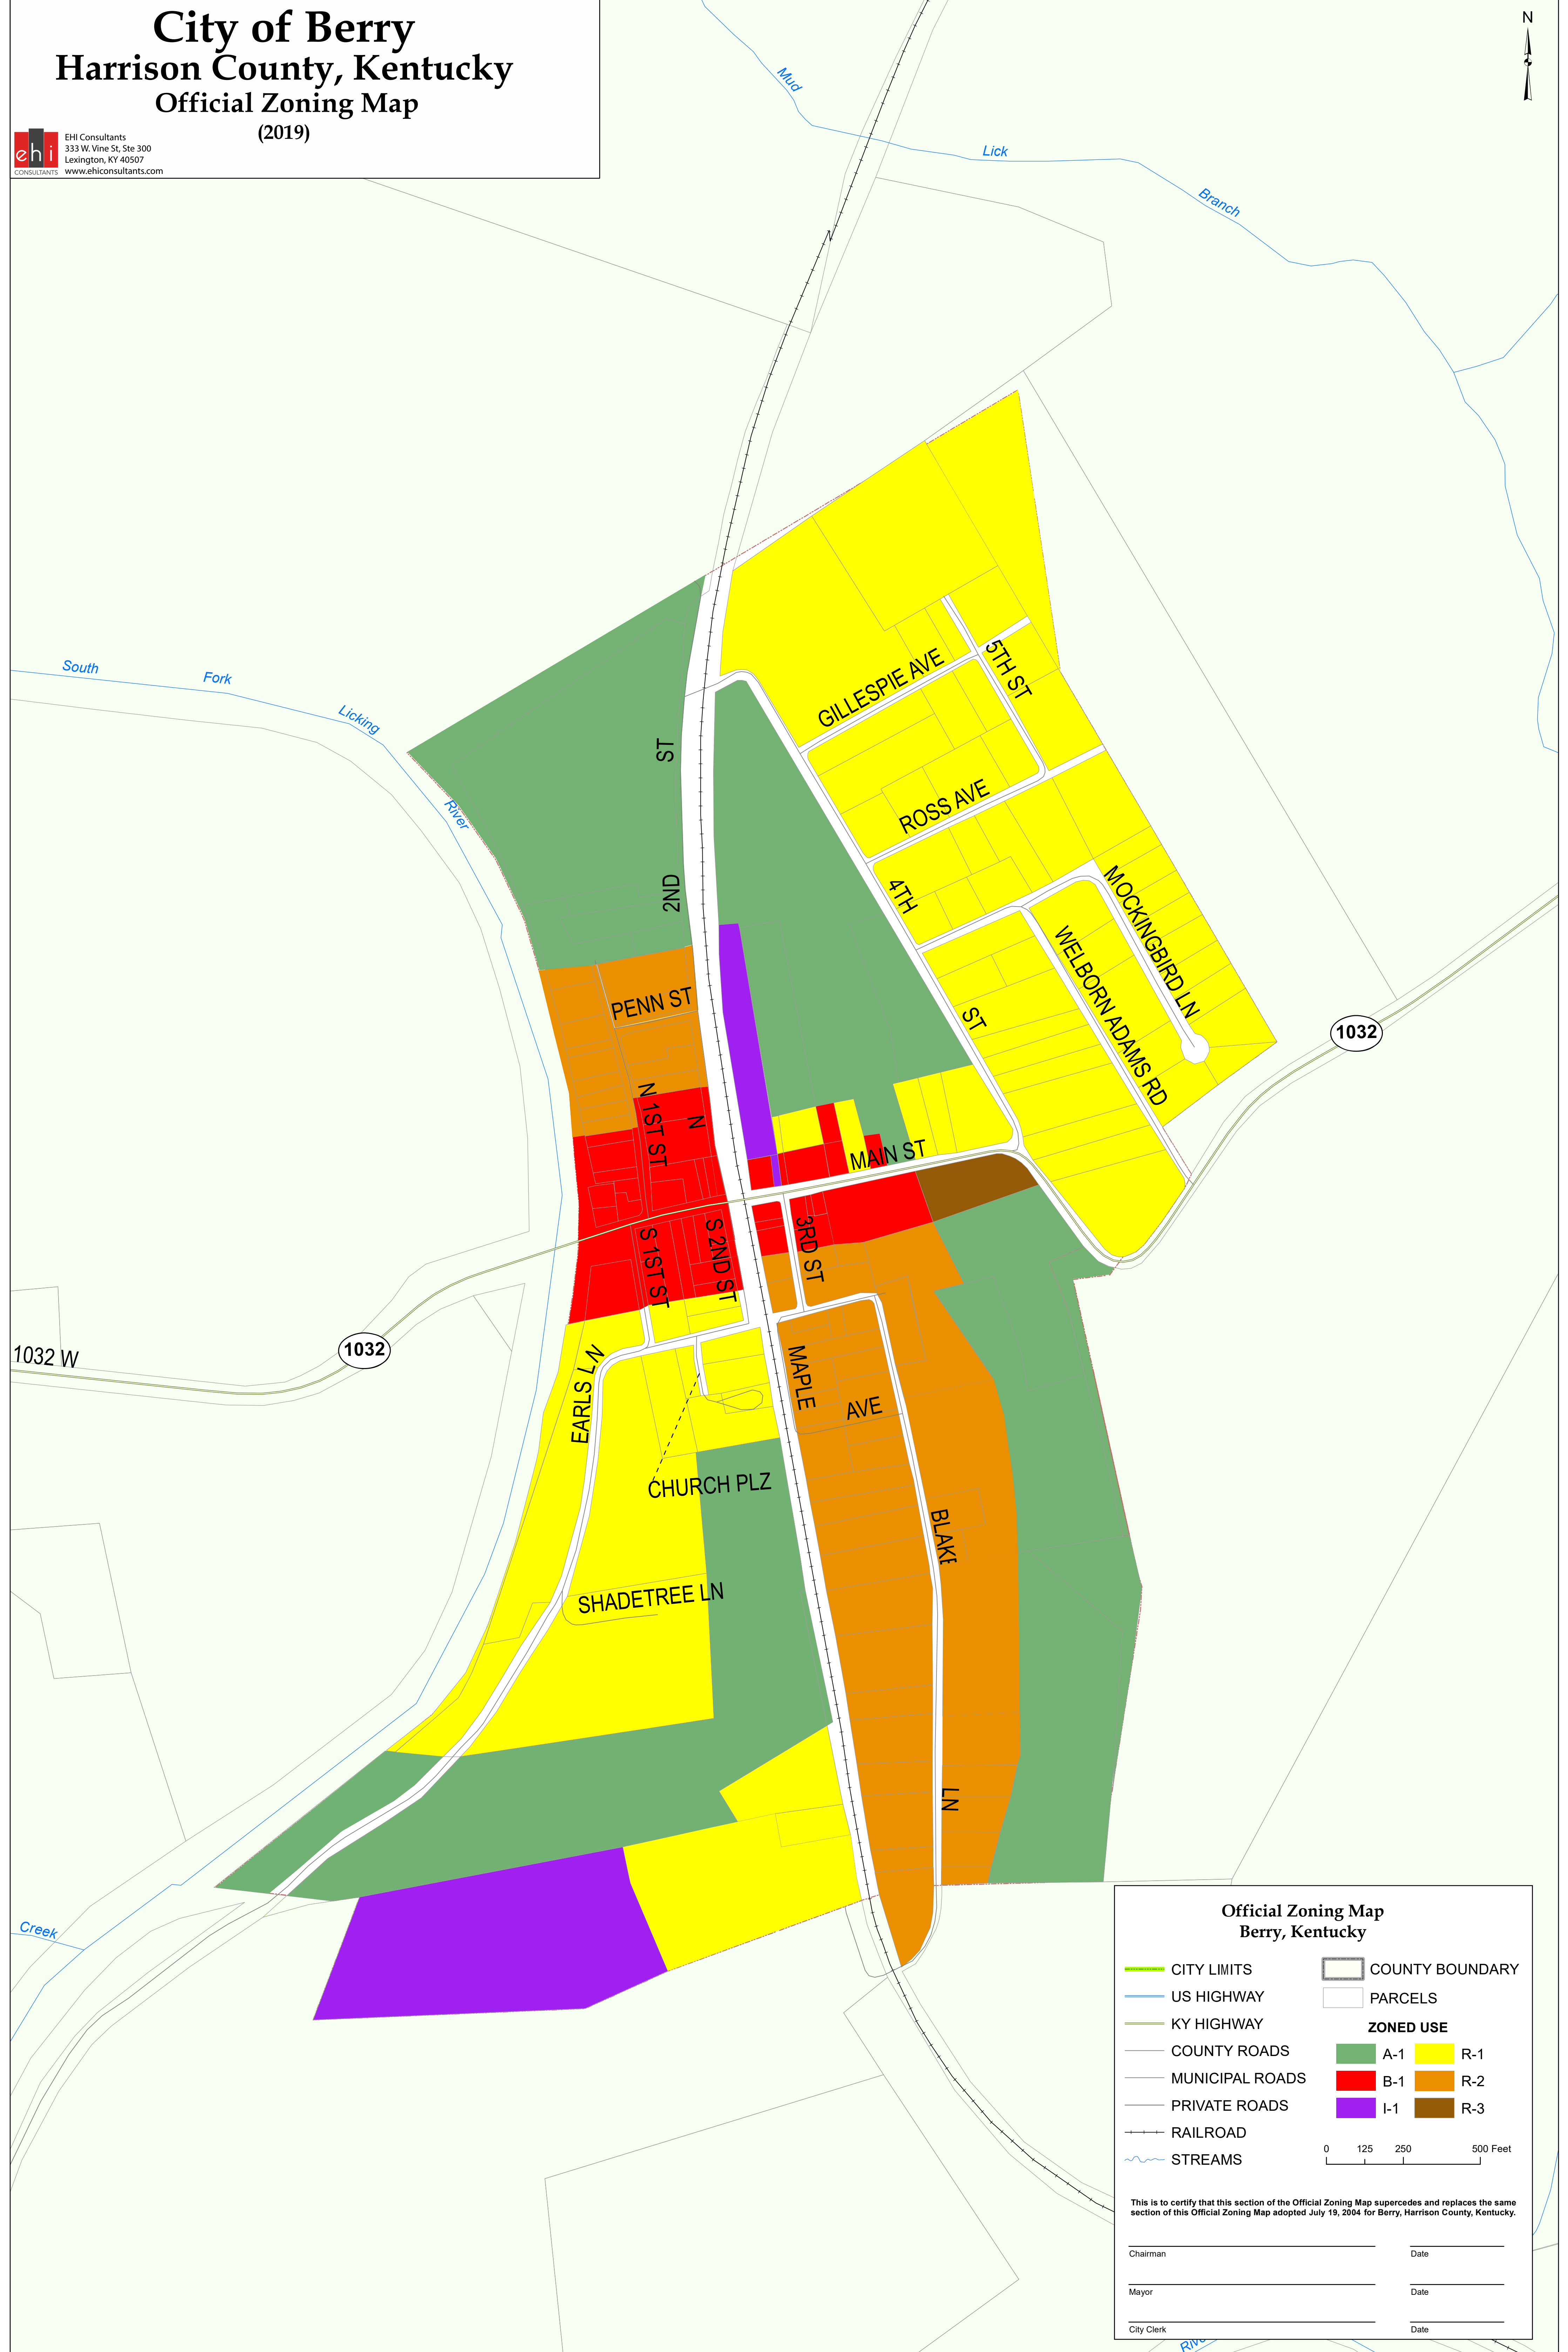

City of Berry Harrison County, Kentucky Official Zoning Map (2019)

ehi
CONSULTANTS
EHI Consultants
333 W. Vine St, Ste 300
Lexington, KY 40507
www.ehiconsultants.com

Official Zoning Map Berry, Kentucky

- CITY LIMITS
 - US HIGHWAY
 - KY HIGHWAY
 - COUNTY ROADS
 - MUNICIPAL ROADS
 - PRIVATE ROADS
 - RAILROAD
 - STREAMS
 - COUNTY BOUNDARY
 - PARCELS
- ZONED USE**
- A-1
 - B-1
 - I-1
 - R-1
 - R-2
 - R-3

This is to certify that this section of the Official Zoning Map supercedes and replaces the same section of this Official Zoning Map adopted July 19, 2004 for Berry, Harrison County, Kentucky.

Chairman _____	Date _____
Mayor _____	Date _____
City Clerk _____	Date _____